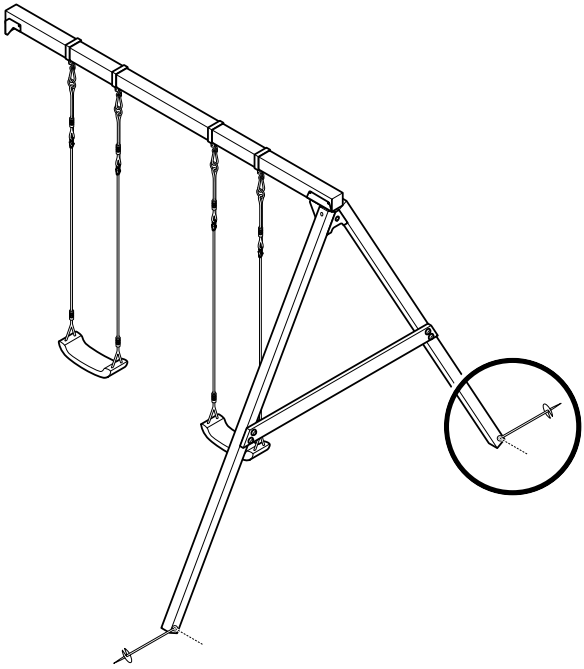

B4

4x

4

5

6

7

8

9

Ø 6 mm

10

11

12

13

+31(0)318 692 221
www.swingking.nl

Swing King IS A BRAND OF:

HAPRO INTERNATIONAL