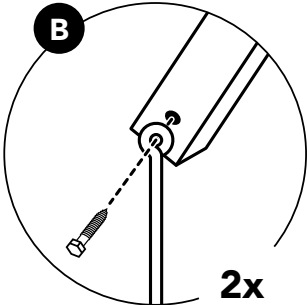

Ø 6 mm

10

11

12

13

+31(0)318 692 221
www.swingking.nl

Swing King IS A BRAND OF:

HAPRO INTERNATIONAL