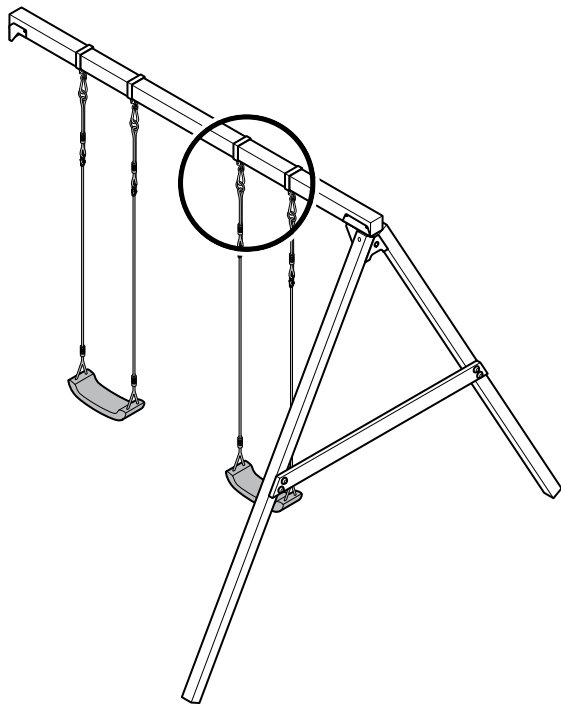

B4

4x

4

5

6

7

8

9

Ø 6 mm

10

11

12

13

+31(0)318 692 221
www.swingking.nl

Swing King IS A BRAND OF:

HAPRO INTERNATIONAL