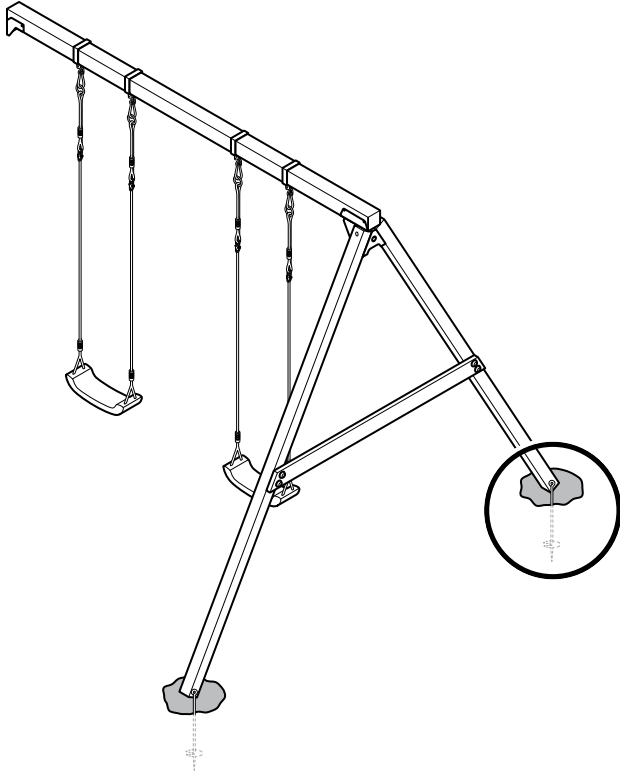

B4

4x

4

5

6

7

8

9

Ø 6 mm

10

11

12

13

+31(0)318 692 221
www.swingking.nl

Swing King IS A BRAND OF:

HAPRO INTERNATIONAL