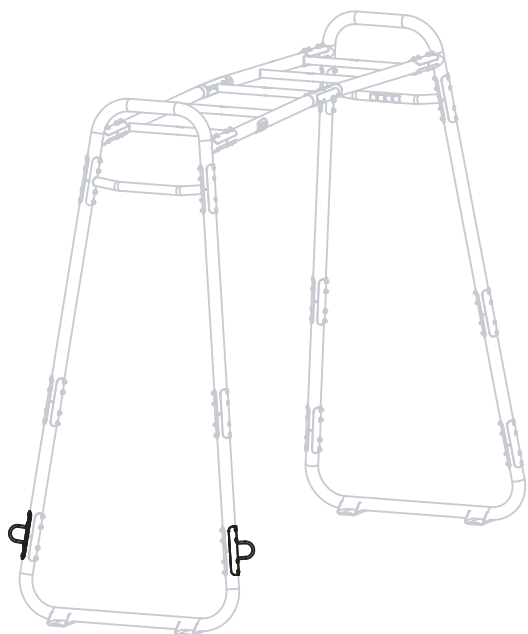

GetSet

EXIT GetSet Battle Rope Rings

 **WARNING**
CHOKING HAZARD
small parts
Adult assembly required
retain for future reference

02

04

1

54.90.16.00	1X
-------------	----

1

2

1

54.90.16.00	1X
-------------	----

1

2

GetSet

EXIT GetSet Battle Rope Rings

www.exittoys.com