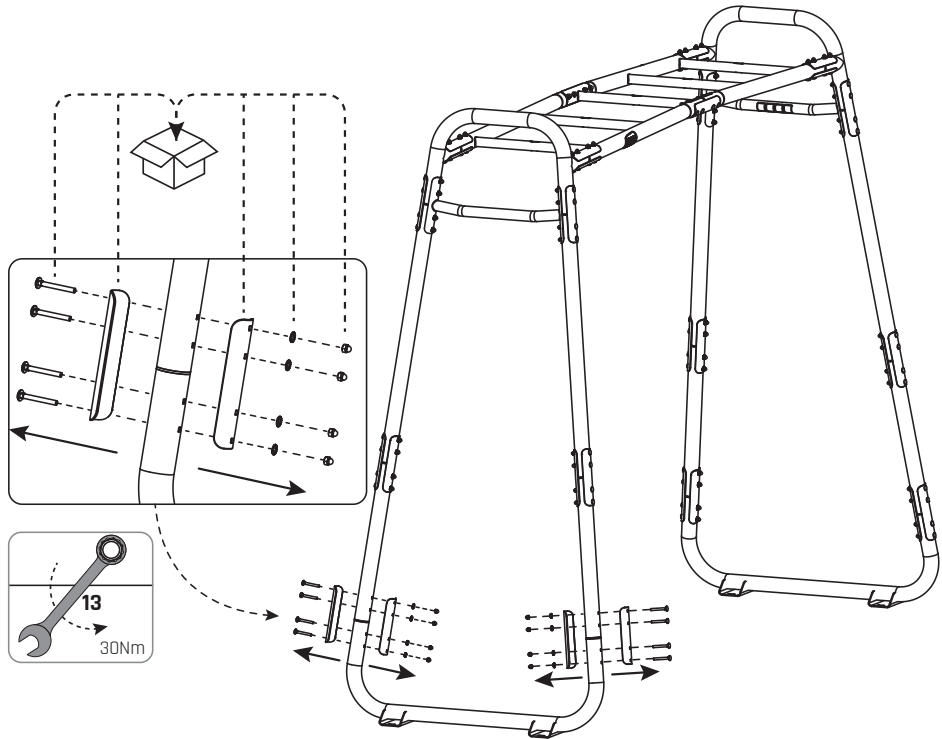

GetSet

EXIT GetSet Battle Rope Rings

 **WARNING**
CHOKING HAZARD
small parts
Adult assembly required
retain for future reference

02

04

1

54.90.16.00	1X
-------------	----

1