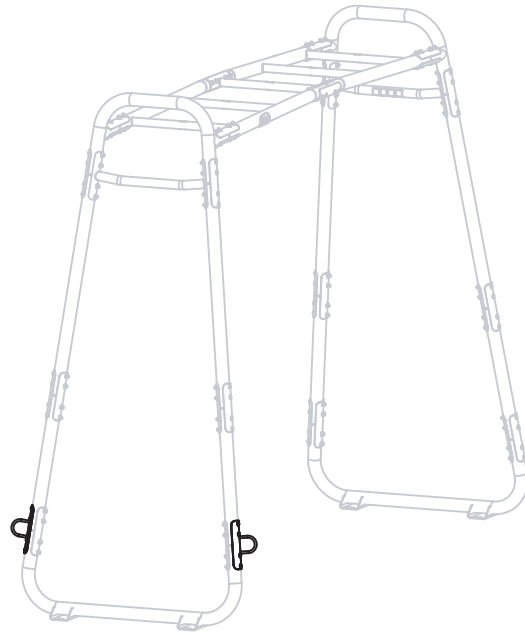

GetSet

EXIT GetSet Battle Rope Rings

 **WARNING**
CHOKING HAZARD
small parts
Adult assembly required
retain for future reference

02

04

1

54.90.16.00	1X
-------------	----

1

2

1

54.90.16.00	1X
-------------	----

1

2

GetSet

EXIT GetSet Battle Rope Rings

www.exittoys.com