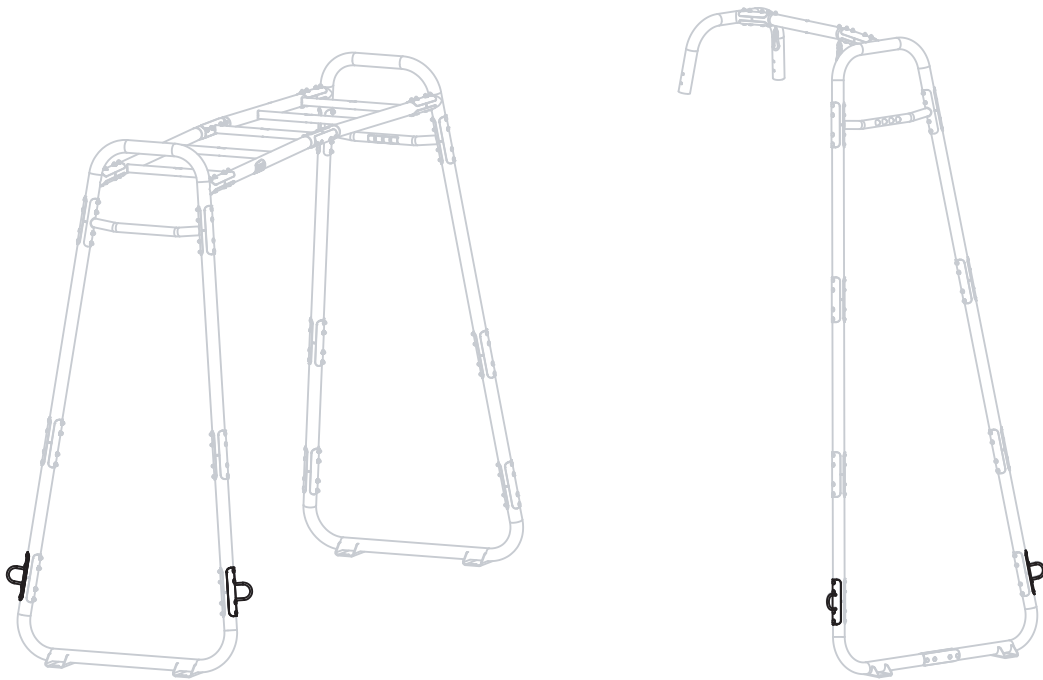

GetSet

EXIT GetSet Battle Rope Rings

 **WARNING**
CHOKING HAZARD
small parts
Adult assembly required
retain for future reference

02

04

1

54.90.16.00	1X
-------------	----

1

2

1

54.90.16.00	1X
-------------	----

1

2

GetSet

EXIT GetSet Battle Rope Rings

www.exittoys.com