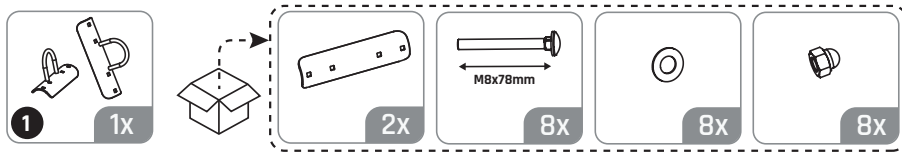

GetSet

EXIT GetSet Battle Rope Rings

 **WARNING**
CHOKING HAZARD
small parts
Adult assembly required
retain for future reference

02

04

1

54.90.16.00	1X
-------------	----

1

2

1

54.90.16.00	1X
-------------	----

1

2

GetSet

EXIT GetSet Battle Rope Rings

www.exittoys.com