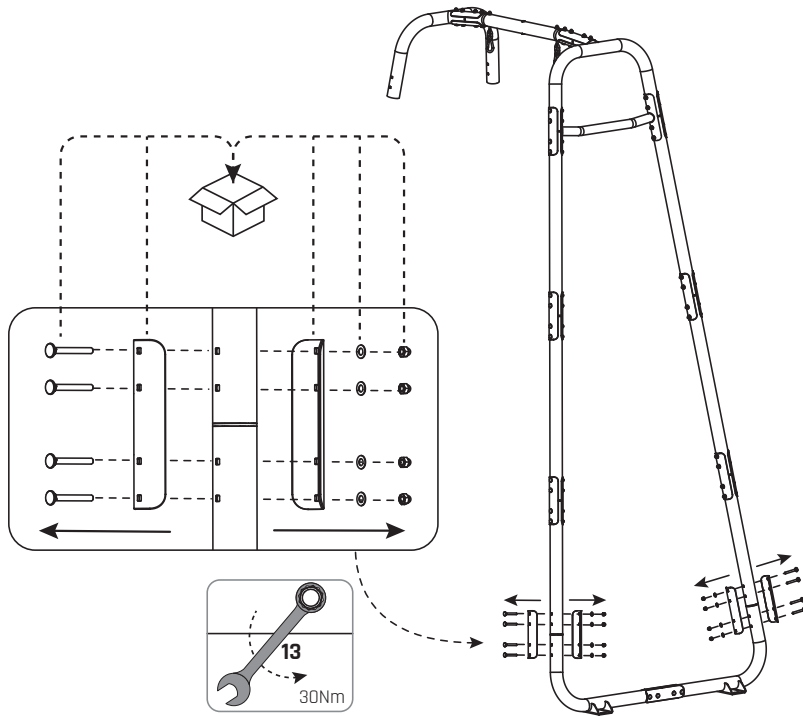

GetSet

EXIT GetSet Battle Rope Rings

 **WARNING**
CHOKING HAZARD
small parts
Adult assembly required
retain for future reference

02

04

1

54.90.16.00	1X
-------------	----

1

2

1

54.90.16.00	1X
-------------	----

1

2

GetSet

EXIT GetSet Battle Rope Rings

www.exittoys.com