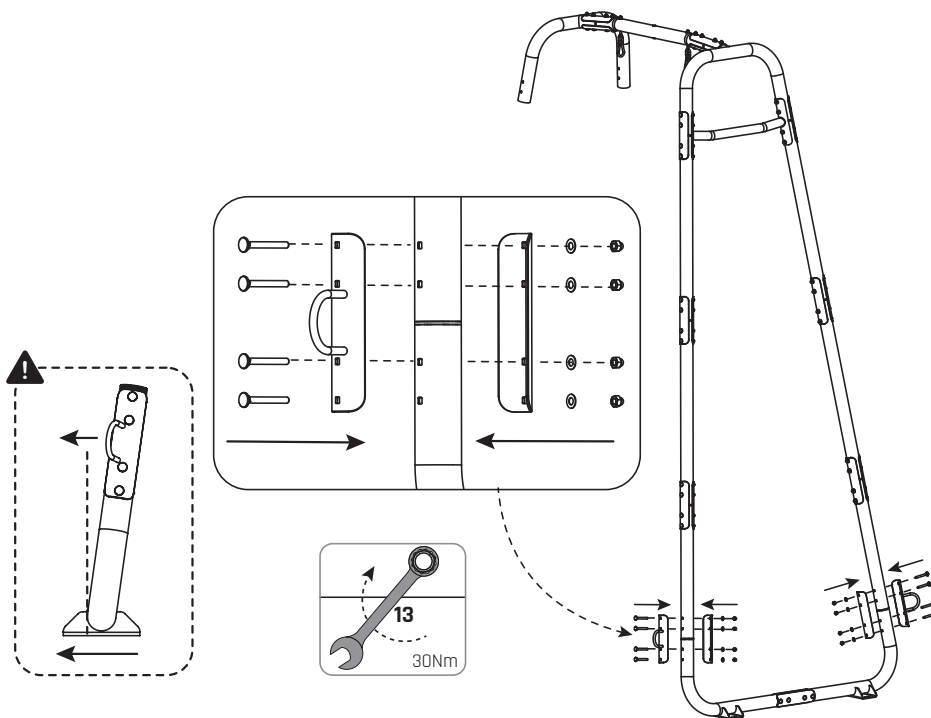

GetSet

EXIT GetSet Battle Rope Rings

 **WARNING**
CHOKING HAZARD
small parts
Adult assembly required
retain for future reference

02

04

1

54.90.16.00	1X
-------------	----

1

2

1

54.90.16.00	1X
-------------	----

1

2

GetSet

EXIT GetSet Battle Rope Rings

www.exittoys.com