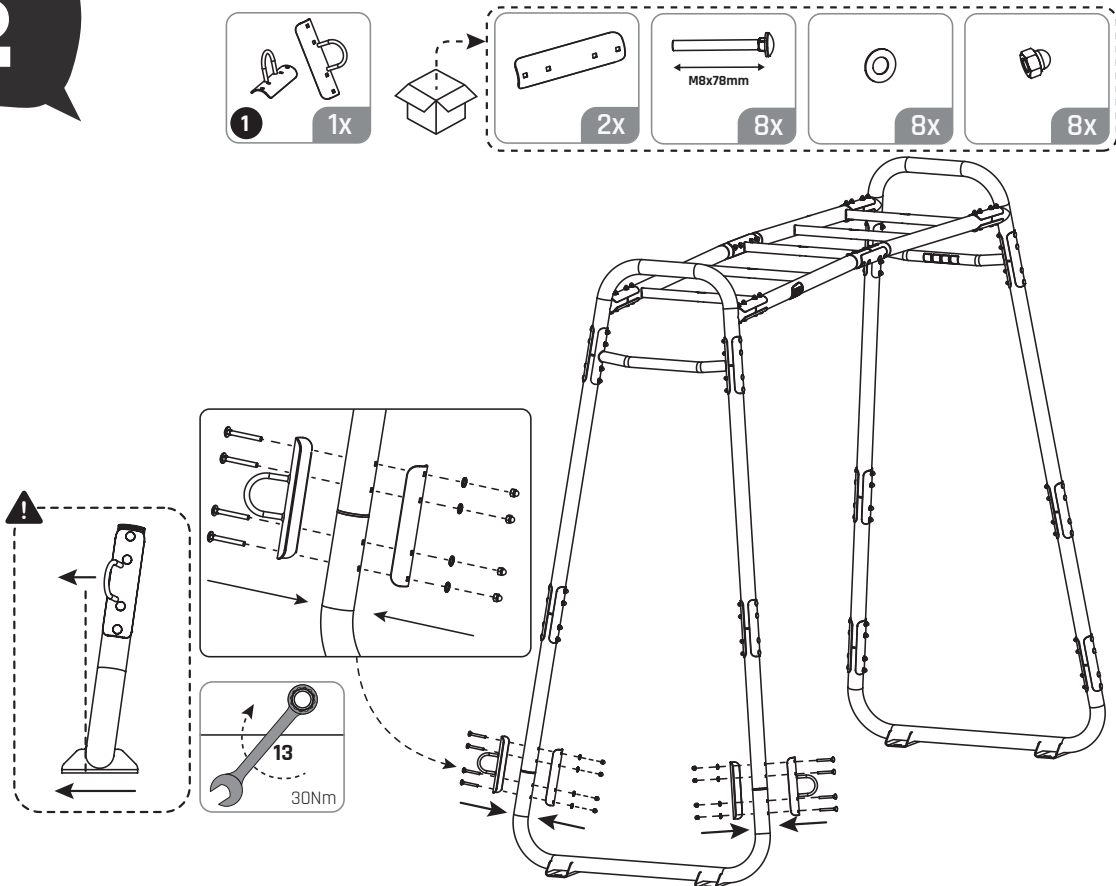

GetSet

EXIT GetSet Battle Rope Rings

 **WARNING**
CHOKING HAZARD
small parts
Adult assembly required
retain for future reference

02

04

1

54.90.16.00	1X
-------------	----

1

2

1

54.90.16.00	1X
-------------	----

1

2

GetSet

EXIT GetSet Battle Rope Rings

www.exittoys.com